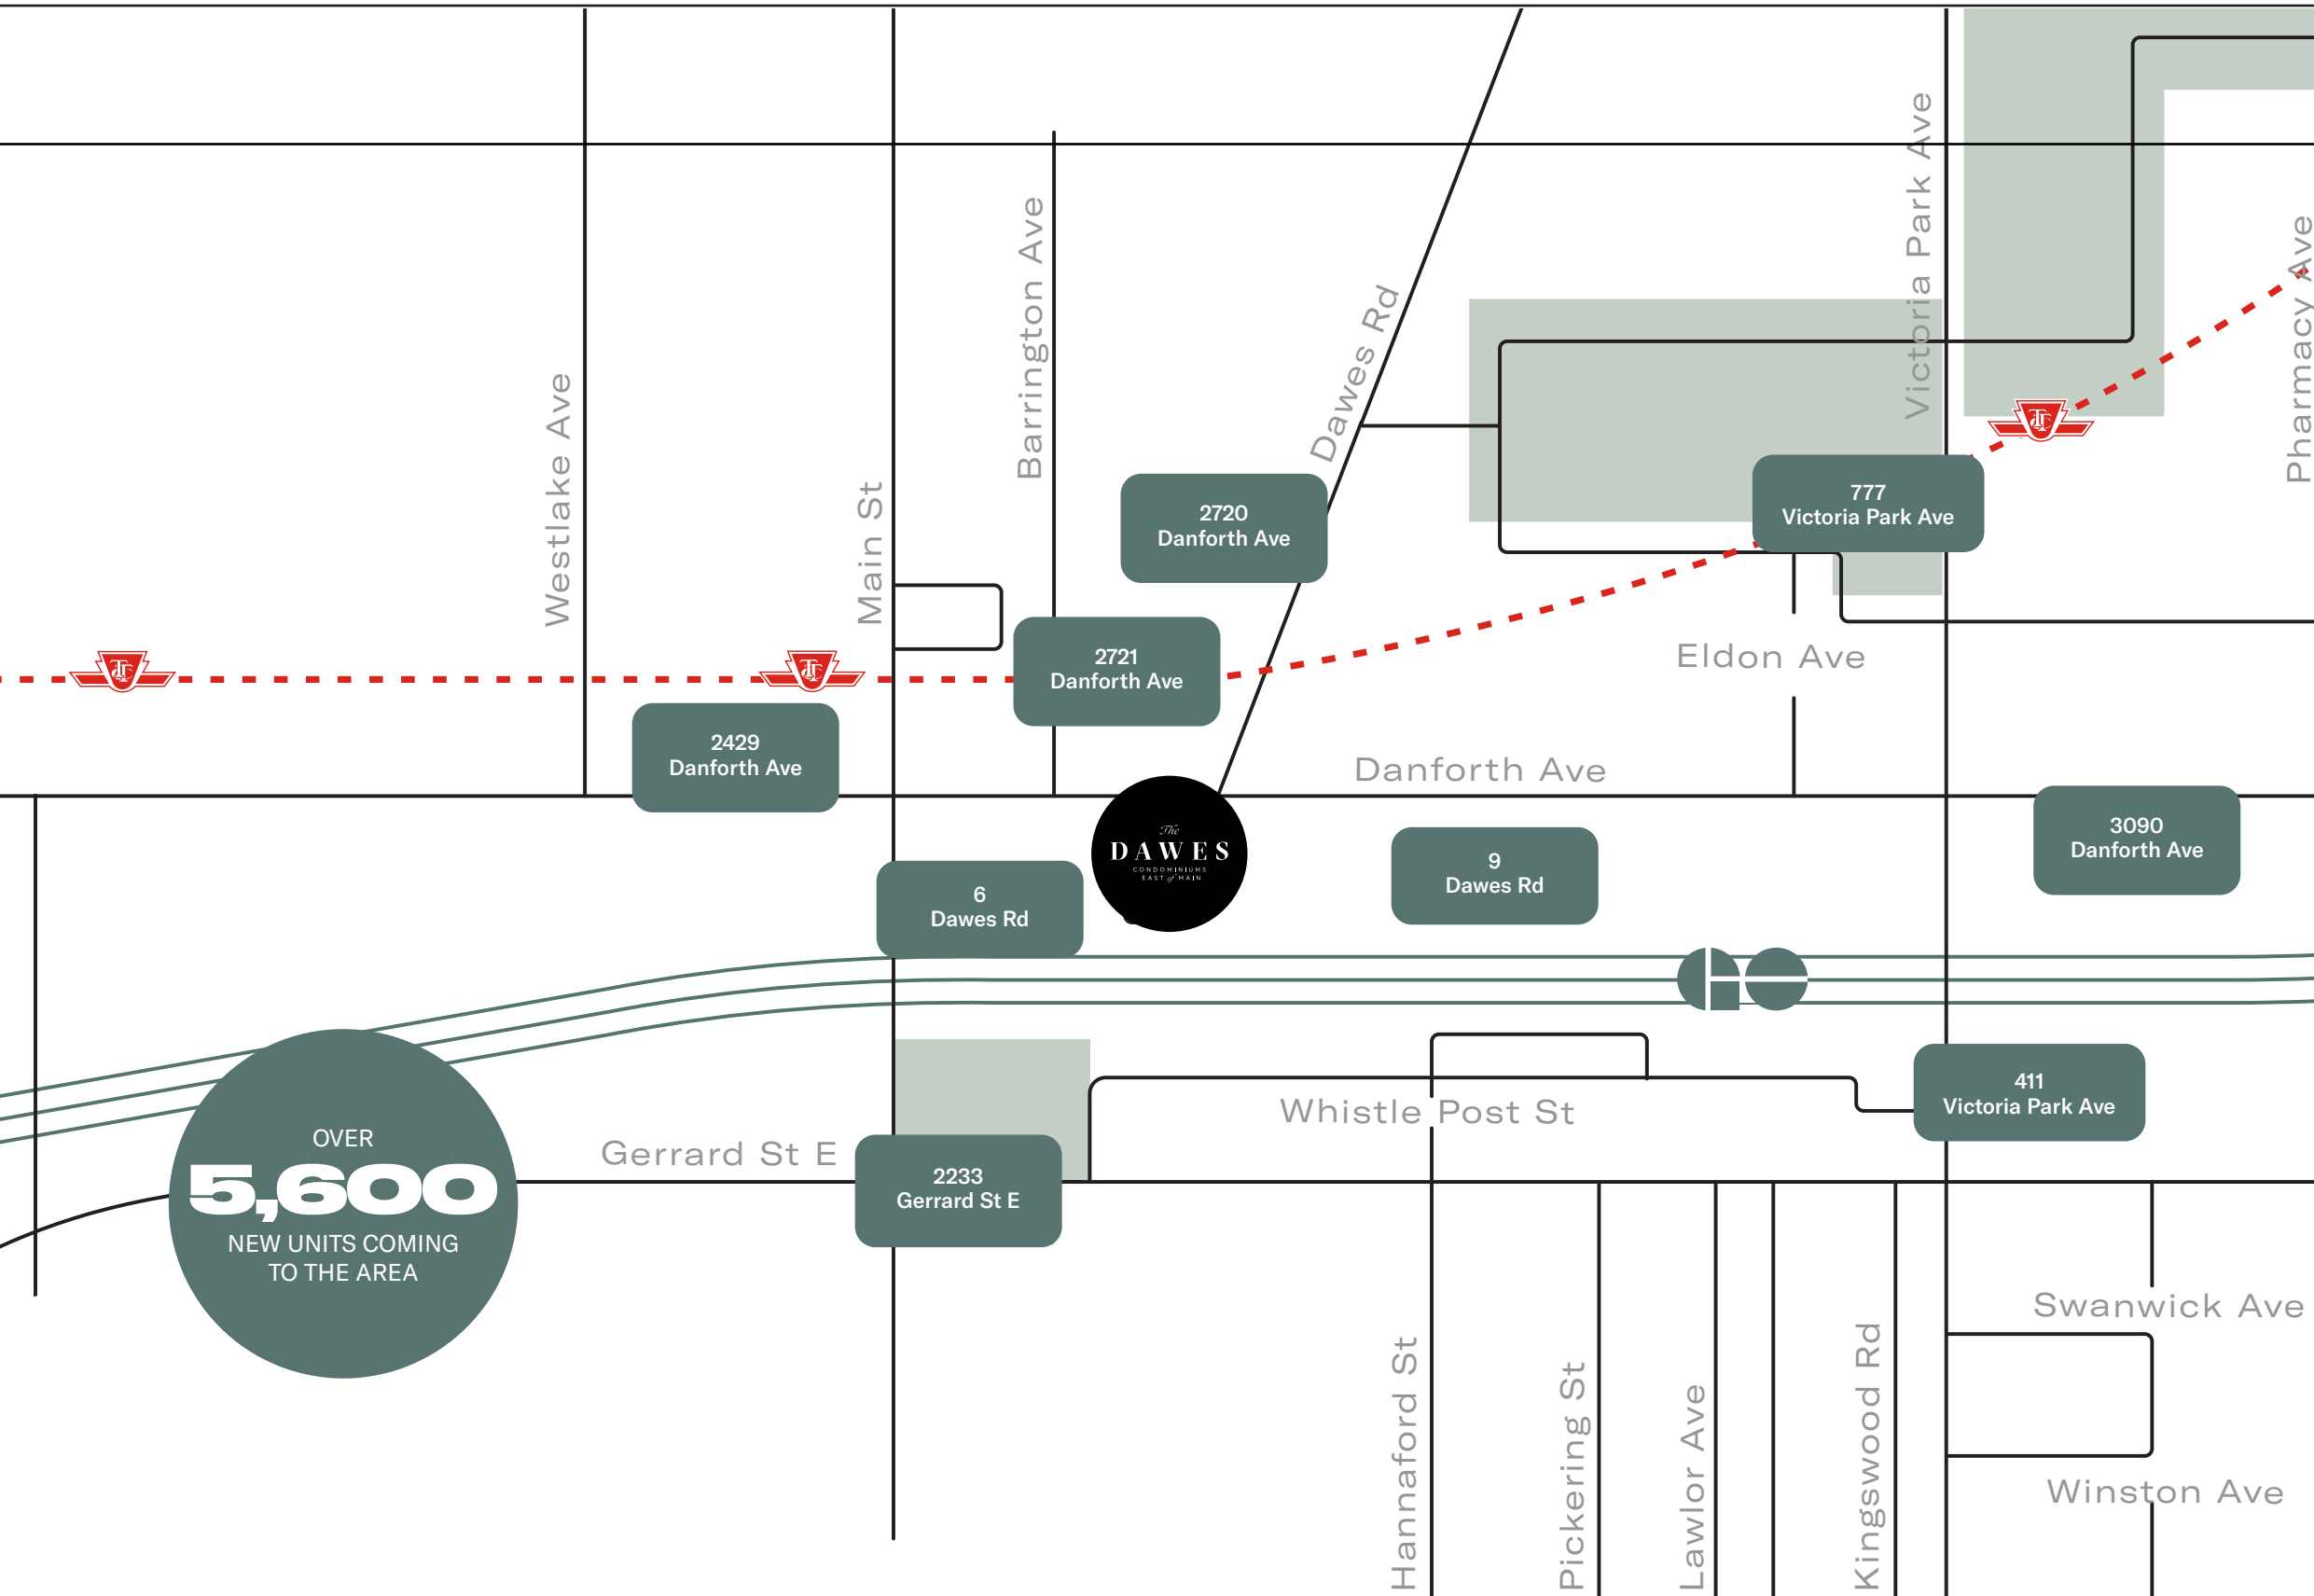

WHY DANFORTH VILLAGE

IS A SMART MOVE

OVER
5,600
NEW UNITS COMING
TO THE AREA

The Dawes is the first high rise residential project among the 5600 new residential units coming to Danforth Village.

5,500 sq. ft.
new Community Hub

20,000 sq. ft.
Redevelopment
library on Daves Rd.